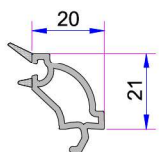

Short Coupling Profile  
P.A.099.5003.600.0.00.19

Universal Short Coupling Profile  
P.A.099.5004.600

Alm. Double Rail Adaptor  
AD16-011

Grille Channel Cover  
P.A.232.5703.600.0.00.19

4mm Single Glazing Bead  
P.A.101.4102.600.0.HC