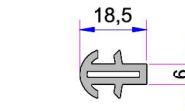

Alm. Sliding Rail  
AD-16-053

Alm. Sliding Rail  
AD16-014

Screen Sliding Sash Cover  
P.A.242.5701.650.0.00.19

Sash Cover Profile  
P.A.222.5704.600.0.00.19

Sash Lap Strip Profile  
P.A.232.5801.600.0.00.19