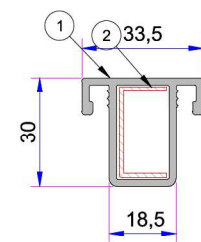

1. **Sliding Screen Mullion Profile**
   P.A.242.3200.600.0.00.19
2. **Reinforcement (13x25x13)**
   1,2mm - 34022 - 12008
   1,5mm - 34022 - 15008
   2 mm - 34022 - 20008