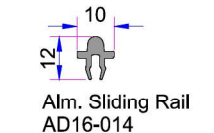

Alm. Sliding Rail
AD-16-053