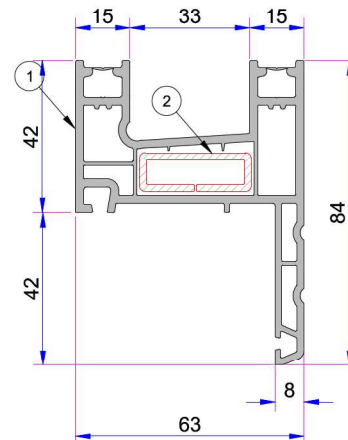

## ECO SLIDING SERIE PVC PROFILE SYSTEM

- Sliding Frame Profile (Double Rail)**  
P.A.222.1100.600.0.00.01
- Reinforcement (10x31)**  
1,2mm - 34022 - 12107  
1,5mm - 34022 - 15107  
2 mm - 34022 - 20107

- Double Rail Sliding Frame Profile (Yeni)**  
P.A.222.1111.600.0.00.01
- Reinforcement (13x31)**  
1,2mm - 34022 - 12126  
1,5mm - 34022 - 15126  
2 mm - 34022 - 20126

- Three Rail Sliding Frame Profile**  
P.A.222.1103.600.0.00.01
- Reinforcement (10x31)**  
1,2mm - 34022 - 12107  
1,5mm - 34022 - 15107  
2 mm - 34022 - 20107

- Three Rail Sliding Frame Profile (New)**  
P.A.222.1112.600.0.00.01
- Reinforcement (13x31)**  
1,2mm - 34022 - 12126  
1,5mm - 34022 - 15126  
2 mm - 34022 - 20126

- Sliding Screen Rail Frame Profile**  
P.A.222.1113.600.0.00.01
- Reinforcement (12x30)**  
1,2mm - 34022 - 12107  
1,5mm - 34022 - 15107  
2 mm - 34022 - 20107

- Sliding Double Rail Frame Profile with Sill**  
P.A.222.1107.600.0.00.01
- Reinforcement (10x31)**  
1,2mm - 34022 - 12107  
1,5mm - 34022 - 15107  
2 mm - 34022 - 20107

- Sliding Screen Frame Profile with Sill**  
P.A.222.1109.600.0.00.01
- Reinforcement (10x31)**  
1,2mm - 34022 - 12107  
1,5mm - 34022 - 15107  
2 mm - 34022 - 20107