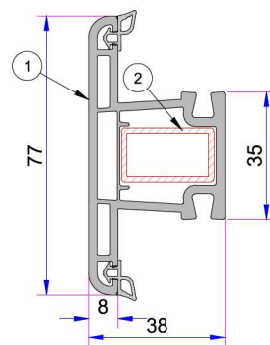

- Three Rail Sliding Frame Profile (New)**  
P.A.222.1112.600.0.00.01
- Reinforcement (13x31)**  
1,2mm - 34022 - 12126  
1,5mm - 34022 - 15126  
2 mm - 34022 - 20126

- Sliding Screen Rail Frame Profile**  
P.A.222.1113.600.0.00.01
- Reinforcement (12x30)**  
1,2mm - 34022 - 12107  
1,5mm - 34022 - 15107  
2 mm - 34022 - 20107

- Sliding Double Rail Frame Profile with Sill**  
P.A.222.1107.600.0.00.01
- Reinforcement (10x31)**  
1,2mm - 34022 - 12107  
1,5mm - 34022 - 15107  
2 mm - 34022 - 20107

- Sliding Screen Frame Profile with Sill**  
P.A.222.1109.600.0.00.01
- Reinforcement (10x31)**  
1,2mm - 34022 - 12107  
1,5mm - 34022 - 15107  
2 mm - 34022 - 20107

- Sliding Sash Profile**  
P.A.222.2300.600.0.BC.01
- Reinforcement (19,5x31,5x15,5)**  
1,2mm - 34022 - 12026  
1,5mm - 34022 - 15026  
2 mm - 34022 - 20026

- Super Sliding Sash Profile**  
P.A.222.2304.600.0.BC.01
- Reinforcement (29,5x31,5x25,5)**  
1,2mm - 34022 - 12027  
1,5mm - 34022 - 15027  
2 mm - 34022 - 20027