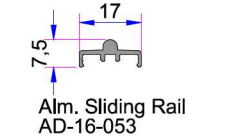

- Box Profile (70x100)**  
P.A.070.5202.600.0.00.19
- Reinforcement (60x90)**  
1,2mm - 34022 - 12121  
1,5mm - 34022 - 15121  
2 mm - 34022 - 20121

- Universal Large Coupling Profile**  
P.A.058.5000.600.0.00.19
- Reinforcement (15x60)**  
1,2mm - 34022 - 12123  
1,5mm - 34022 - 15123  
2 mm - 34022 - 20123
- Universal Large Coupling Cover Profile**  
P.A.058.5707.600.0.00.19

Super Sash Cover Profile  
P.A.222.5700.600.0.00.19

Sash Cover Profile  
P.A.222.5708.600.0.00.19

Alm. Sash Cover Profile  
AD16-031

Alm. Super Sash Cover Profile  
AD16-032

Alm. Sash Cover Grillage Profile  
(In Process)  
AD16-032