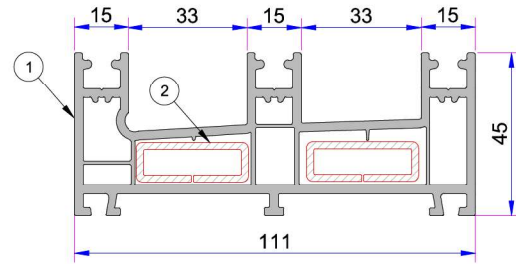

## ECO SLIDING SERIE PVC PROFILE SYSTEM

- Sliding Frame Profile (Double Rail)**  
P.A.222.1100.600.0.00.01
- Reinforcement (10x31)**  
1,2mm - 34022 - 12107  
1,5mm - 34022 - 15107  
2 mm - 34022 - 20107

- Double Rail Sliding Frame Profile (Yeni)**  
P.A.222.1111.600.0.00.01
- Reinforcement (13x31)**  
1,2mm - 34022 - 12126  
1,5mm - 34022 - 15126  
2 mm - 34022 - 20126

- Three Rail Sliding Frame Profile**  
P.A.222.1103.600.0.00.01
- Reinforcement (10x31)**  
1,2mm - 34022 - 12107  
1,5mm - 34022 - 15107  
2 mm - 34022 - 20107