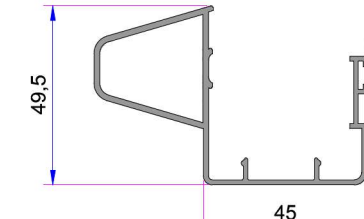

- Box Profile (70x100)**  
P.A.070.5202.600.0.00.19
- Reinforcement (60x90)**  
1,2mm - 34022 - 12121  
1,5mm - 34022 - 15121  
2 mm - 34022 - 20121

- Universal Large Coupling Profile**  
P.A.058.5000.600.0.00.19
- Reinforcement (15x60)**  
1,2mm - 34022 - 12123  
1,5mm - 34022 - 15123  
2 mm - 34022 - 20123
- Universal Large Coupling Cover Profile**  
P.A.058.5707.600.0.00.19

Super Sash Cover Profile  
P.A.222.5700.600.0.00.19

Sash Cover Profile  
P.A.222.5708.600.0.00.19

Alm. Sash Cover Profile  
AD16-031

Alm. Super Sash Cover Profile  
AD16-032

Alm. Sash Cover Grillage Profile  
(In Process)  
AD16-032

Alm. Sliding Rail  
AD-16-053

Alm. Sliding Rail  
AD16-014

Screen Sliding Sash Cover  
P.A.242.5701.650.0.00.19

Sash Cover Profile  
P.A.222.5704.600.0.00.19

Sash Lap Strip Profile  
P.A.232.5801.600.0.00.19