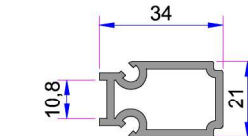

Alm. Double Rail Adaptor
AD16-011