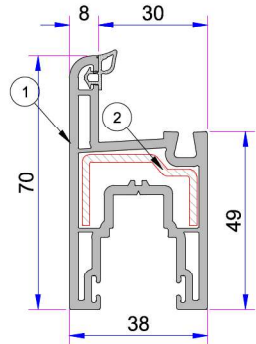

- Double Rail Sliding Frame Profile (Yeni)**  
P.A.222.1111.600.0.00.01
- Reinforcement (13x31)**  
1,2mm - 34022 - 12126  
1,5mm - 34022 - 15126  
2 mm - 34022 - 20126

- Three Rail Sliding Frame Profile**  
P.A.222.1103.600.0.00.01
- Reinforcement (10x31)**  
1,2mm - 34022 - 12107  
1,5mm - 34022 - 15107  
2 mm - 34022 - 20107

- Three Rail Sliding Frame Profile (New)**  
P.A.222.1112.600.0.00.01
- Reinforcement (13x31)**  
1,2mm - 34022 - 12126  
1,5mm - 34022 - 15126  
2 mm - 34022 - 20126

- Sliding Screen Rail Frame Profile**  
P.A.222.1113.600.0.00.01
- Reinforcement (12x30)**  
1,2mm - 34022 - 12107  
1,5mm - 34022 - 15107  
2 mm - 34022 - 20107

- Sliding Double Rail Frame Profile with Sill**  
P.A.222.1107.600.0.00.01
- Reinforcement (10x31)**  
1,2mm - 34022 - 12107  
1,5mm - 34022 - 15107  
2 mm - 34022 - 20107

- Sliding Screen Frame Profile with Sill**  
P.A.222.1109.600.0.00.01
- Reinforcement (10x31)**  
1,2mm - 34022 - 12107  
1,5mm - 34022 - 15107  
2 mm - 34022 - 20107