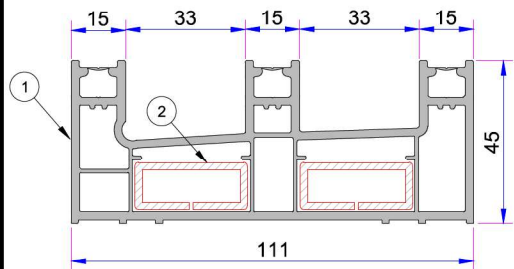

## ECO SLIDING SERIE PVC PROFILE SYSTEM

- Sliding Frame Profile (Double Rail)**  
P.A.222.1100.600.0.00.01
- Reinforcement (10x31)**  
1,2mm - 34022 - 12107  
1,5mm - 34022 - 15107  
2 mm - 34022 - 20107

- Double Rail Sliding Frame Profile (Yeni)**  
P.A.222.1111.600.0.00.01
- Reinforcement (13x31)**  
1,2mm - 34022 - 12126  
1,5mm - 34022 - 15126  
2 mm - 34022 - 20126

- Three Rail Sliding Frame Profile**  
P.A.222.1103.600.0.00.01
- Reinforcement (10x31)**  
1,2mm - 34022 - 12107  
1,5mm - 34022 - 15107  
2 mm - 34022 - 20107