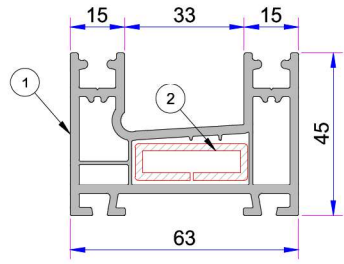

## ECO SLIDING SERIE PVC PROFILE SYSTEM

- Sliding Frame Profile (Double Rail)**  
P.A.222.1100.600.0.00.01
- Reinforcement (10x31)**  
1,2mm - 34022 - 12107  
1,5mm - 34022 - 15107  
2 mm - 34022 - 20107

- Double Rail Sliding Frame Profile (Yeni)**  
P.A.222.1111.600.0.00.01
- Reinforcement (13x31)**  
1,2mm - 34022 - 12126  
1,5mm - 34022 - 15126  
2 mm - 34022 - 20126

- Three Rail Sliding Frame Profile**  
P.A.222.1103.600.0.00.01
- Reinforcement (10x31)**  
1,2mm - 34022 - 12107  
1,5mm - 34022 - 15107  
2 mm - 34022 - 20107