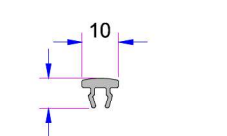

Grille Channel Cover
P.A.232.5703.600.0.00.19