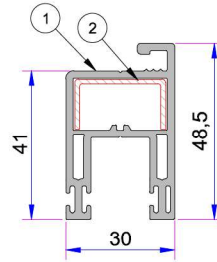

1. **Sliding Screen Sash Profile**
   P.A.242.2305.600.0.00.19
2. **Reinforcement (13x25x13)**
   1,2mm - 34022 - 12008
   1,5mm - 34022 - 15008
   2 mm - 34022 - 20008