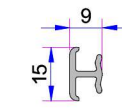

Universal Short Coupling Profile
P.A.099.5004.600