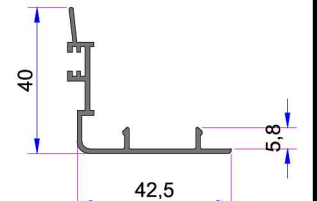

- Box Profile (70x100)**  
P.A.070.5202.600.0.00.19
- Reinforcement (60x90)**  
1,2mm - 34022 - 12121  
1,5mm - 34022 - 15121  
2 mm - 34022 - 20121

- Universal Large Coupling Profile**  
P.A.058.5000.600.0.00.19
- Reinforcement (15x60)**  
1,2mm - 34022 - 12123  
1,5mm - 34022 - 15123  
2 mm - 34022 - 20123
- Universal Large Coupling Cover Profile**  
P.A.058.5707.600.0.00.19

Super Sash Cover Profile  
P.A.222.5700.600.0.00.19

Sash Cover Profile  
P.A.222.5708.600.0.00.19

Alm. Sash Cover Profile  
AD16-031

Alm. Super Sash Cover Profile  
AD16-032

Alm. Sash Cover Grillage Profile  
(In Process)  
AD16-032