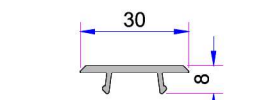

Screen Sliding Sash Cover
P.A.242.5701.650.0.00.19