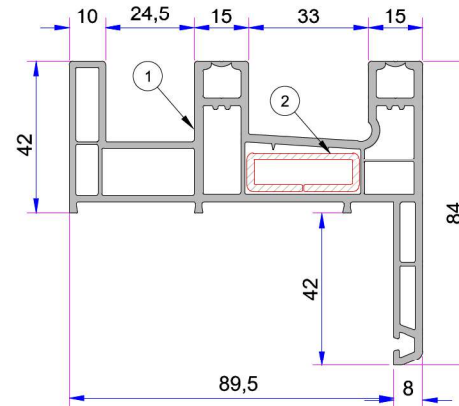

## ECO SLIDING SERIE PVC PROFILE SYSTEM

- Sliding Frame Profile (Double Rail)**  
P.A.222.1100.600.0.00.01
- Reinforcement (10x31)**  
1,2mm - 34022 - 12107  
1,5mm - 34022 - 15107  
2 mm - 34022 - 20107

- Double Rail Sliding Frame Profile (Yeni)**  
P.A.222.1111.600.0.00.01
- Reinforcement (13x31)**  
1,2mm - 34022 - 12126  
1,5mm - 34022 - 15126  
2 mm - 34022 - 20126

- Three Rail Sliding Frame Profile**  
P.A.222.1103.600.0.00.01
- Reinforcement (10x31)**  
1,2mm - 34022 - 12107  
1,5mm - 34022 - 15107  
2 mm - 34022 - 20107

- Three Rail Sliding Frame Profile (New)**  
P.A.222.1112.600.0.00.01
- Reinforcement (13x31)**  
1,2mm - 34022 - 12126  
1,5mm - 34022 - 15126  
2 mm - 34022 - 20126

- Sliding Screen Rail Frame Profile**  
P.A.222.1113.600.0.00.01
- Reinforcement (12x30)**  
1,2mm - 34022 - 12107  
1,5mm - 34022 - 15107  
2 mm - 34022 - 20107

- Sliding Double Rail Frame Profile with Sill**  
P.A.222.1107.600.0.00.01
- Reinforcement (10x31)**  
1,2mm - 34022 - 12107  
1,5mm - 34022 - 15107  
2 mm - 34022 - 20107

- Sliding Screen Frame Profile with Sill**  
P.A.222.1109.600.0.00.01
- Reinforcement (10x31)**  
1,2mm - 34022 - 12107  
1,5mm - 34022 - 15107  
2 mm - 34022 - 20107