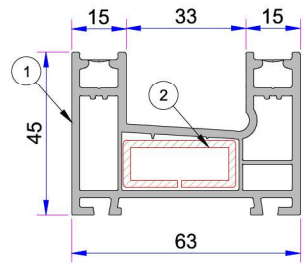

## ECO SLIDING SERIE PVC PROFILE SYSTEM

- Sliding Frame Profile (Double Rail)**  
P.A.222.1100.600.0.00.01
- Reinforcement (10x31)**  
1,2mm - 34022 - 12107  
1,5mm - 34022 - 15107  
2 mm - 34022 - 20107

- Double Rail Sliding Frame Profile (Yeni)**  
P.A.222.1111.600.0.00.01
- Reinforcement (13x31)**  
1,2mm - 34022 - 12126  
1,5mm - 34022 - 15126  
2 mm - 34022 - 20126

- Three Rail Sliding Frame Profile**  
P.A.222.1103.600.0.00.01
- Reinforcement (10x31)**  
1,2mm - 34022 - 12107  
1,5mm - 34022 - 15107  
2 mm - 34022 - 20107