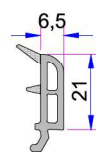

Short Coupling Profile  
P.A.099.5003.600.0.00.19

Universal Short Coupling Profile  
P.A.099.5004.600

Alm. Double Rail Adaptor  
AD16-011

Grille Channel Cover  
P.A.232.5703.600.0.00.19

4mm Single Glazing Bead  
P.A.101.4102.600.0.HC

15mm Double Glazing Bead  
P.A.532.4400.600.0.HC

17mm Double Glazing Bead  
P.A.532.4500.600.0.HC

Sliding Roller Bras  
34009-18030

Double Rail Sealing Bit  
34009-27010

Sliding Sash End Bit  
34009-47010