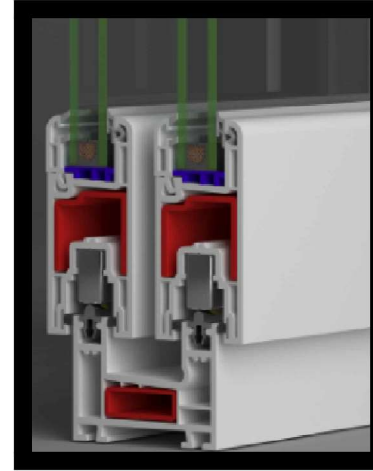

## ECO SLIDING SERIE PVC PROFILE SYSTEM

- Sliding Frame Profile (Double Rail)**  
P.A.222.1100.600.0.00.01
- Reinforcement (10x31)**  
1,2mm - 34022 - 12107  
1,5mm - 34022 - 15107  
2 mm - 34022 - 20107

- Double Rail Sliding Frame Profile (Yeni)**  
P.A.222.1111.600.0.00.01
- Reinforcement (13x31)**  
1,2mm - 34022 - 12126  
1,5mm - 34022 - 15126  
2 mm - 34022 - 20126

- Three Rail Sliding Frame Profile**  
P.A.222.1103.600.0.00.01
- Reinforcement (10x31)**  
1,2mm - 34022 - 12107  
1,5mm - 34022 - 15107  
2 mm - 34022 - 20107

- Three Rail Sliding Frame Profile (New)**  
P.A.222.1112.600.0.00.01
- Reinforcement (13x31)**  
1,2mm - 34022 - 12126  
1,5mm - 34022 - 15126  
2 mm - 34022 - 20126

- Sliding Screen Rail Frame Profile**  
P.A.222.1113.600.0.00.01
- Reinforcement (12x30)**  
1,2mm - 34022 - 12107  
1,5mm - 34022 - 15107  
2 mm - 34022 - 20107