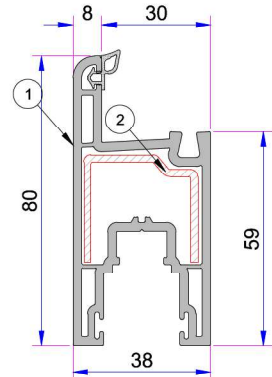

1. **Super Sliding Sash Profile**
   P.A.222.2304.600.0.BC.01
2. **Reinforcement (29,5x31,5x25,5)**
   1,2mm - 34022 - 12027
   1,5mm - 34022 - 15027
   2 mm - 34022 - 20027