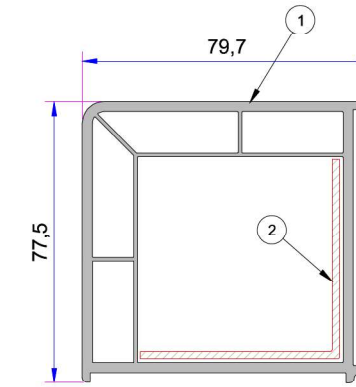

1. **90° Cover Profile**
   P.A.070.5100.600.0.00.19
2. **Reinforcement (55x55)**
   1,2mm - 34022 - 12305
   1,5mm - 34022 - 15305
   2 mm - 34022 - 20305