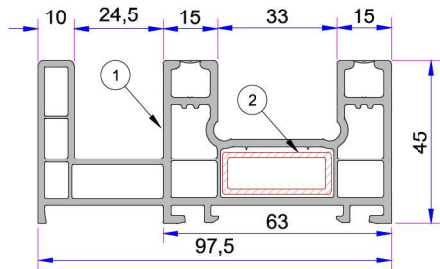

ECO SLIDING SERIE PVC PROFILE SYSTEM

1. **Sliding Frame Profile (Double Rail)**
   P.A.222.1100.600.0.00.01
2. **Reinforcement (10x31)**
   1,2mm - 34022 - 12107
   1,5mm - 34022 - 15107
   2 mm - 34022 - 20107

1. **Double Rail Sliding Frame Profile (Yeni)**
   P.A.222.1111.600.0.00.01
2. **Reinforcement (13x31)**
   1,2mm - 34022 - 12126
   1,5mm - 34022 - 15126
   2 mm - 34022 - 20126

1. **Three Rail Sliding Frame Profile**
   P.A.222.1103.600.0.00.01
2. **Reinforcement (10x31)**
   1,2mm - 34022 - 12107
   1,5mm - 34022 - 15107
   2 mm - 34022 - 20107

1. **Three Rail Sliding Frame Profile (New)**
   P.A.222.1112.600.0.00.01
2. **Reinforcement (13x31)**
   1,2mm - 34022 - 12126
   1,5mm - 34022 - 15126
   2 mm - 34022 - 20126

1. **Sliding Screen Rail Frame Profile**
   P.A.222.1113.600.0.00.01
2. **Reinforcement (12x30)**
   1,2mm - 34022 - 12107
   1,5mm - 34022 - 15107
   2 mm - 34022 - 20107

1. **Sliding Double Rail Frame Profile with Sill**
   P.A.222.1107.600.0.00.01
2. **Reinforcement (10x31)**
   1,2mm - 34022 - 12107
   1,5mm - 34022 - 15107
   2 mm - 34022 - 20107

1. **Sliding Screen Frame Profile with Sill**
   P.A.222.1109.600.0.00.01
2. **Reinforcement (10x31)**
   1,2mm - 34022 - 12107
   1,5mm - 34022 - 15107
   2 mm - 34022 - 20107

1. **Sliding Sash Profile**
   P.A.222.2300.600.0.BC.01
2. **Reinforcement (19,5x31,5x15,5)**
   1,2mm - 34022 - 12026
   1,5mm - 34022 - 15026
   2 mm - 34022 - 20026

1. **Super Sliding Sash Profile**
   P.A.222.2304.600.0.BC.01
2. **Reinforcement (29,5x31,5x25,5)**
   1,2mm - 34022 - 12027
   1,5mm - 34022 - 15027
   2 mm - 34022 - 20027

1. **Mullion Profile for Sash**
   P.A.222.3201.600.0.BC.01
2. **Reinforcement (26x15)**
   1,2mm - 34022 - 12027
   1,5mm - 34022 - 15127
   2 mm - 34022 - 20127

1. **Sliding Screen Sash Profile**
   P.A.242.2305.600.0.00.19
2. **Reinforcement (13x25x13)**
   1,2mm - 34022 - 12008
   1,5mm - 34022 - 15008
   2 mm - 34022 - 20008