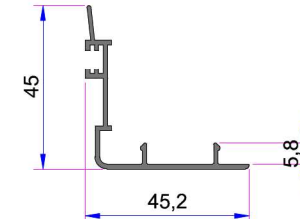

- Sliding Screen Mullion Profile**  
P.A.242.3200.600.0.00.19
- Reinforcement (13x25x13)**  
1,2mm - 34022 - 12008  
1,5mm - 34022 - 15008  
2 mm - 34022 - 20008

- 90° Cover Profile**  
P.A.070.5100.600.0.00.19
- Reinforcement (55x55)**  
1,2mm - 34022 - 12305  
1,5mm - 34022 - 15305  
2 mm - 34022 - 20305

- Box Profile (70x100)**  
P.A.070.5202.600.0.00.19
- Reinforcement (60x90)**  
1,2mm - 34022 - 12121  
1,5mm - 34022 - 15121  
2 mm - 34022 - 20121

- Universal Large Coupling Profile**  
P.A.058.5000.600.0.00.19
- Reinforcement (15x60)**  
1,2mm - 34022 - 12123  
1,5mm - 34022 - 15123  
2 mm - 34022 - 20123
- Universal Large Coupling Cover Profile**  
P.A.058.5707.600.0.00.19

Super Sash Cover Profile  
P.A.222.5700.600.0.00.19

Sash Cover Profile  
P.A.222.5708.600.0.00.19

Alm. Sash Cover Profile  
AD16-031

Alm. Super Sash Cover Profile  
AD16-032

Alm. Sash Cover Grillage Profile  
(In Process)  
AD16-032