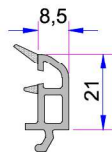

Short Coupling Profile  
P.A.099.5003.600.0.00.19

Universal Short Coupling Profile  
P.A.099.5004.600

Alm. Double Rail Adaptor  
AD16-011

Grille Channel Cover  
P.A.232.5703.600.0.00.19

4mm Single Glazing Bead  
P.A.101.4102.600.0.HC

15mm Double Glazing Bead  
P.A.532.4400.600.0.HC

17mm Double Glazing Bead  
P.A.532.4500.600.0.HC

Sliding Roller Bras  
34009-18030

Double Rail Sealing Bit  
34009-27010

Sliding Sash End Bit  
34009-47010