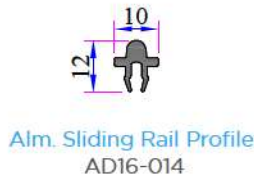

Double Glazing Bead 15 mm
P.A.532.4400.600.0.HC

Double Glazing Bead 17 mm
P.A.532.4500.600.0.HC

Universal Large Coupling Profile
P.A.058.5000.600.0.19

Universal Large Coupling
Cover Profile
P.A.900.5705.600