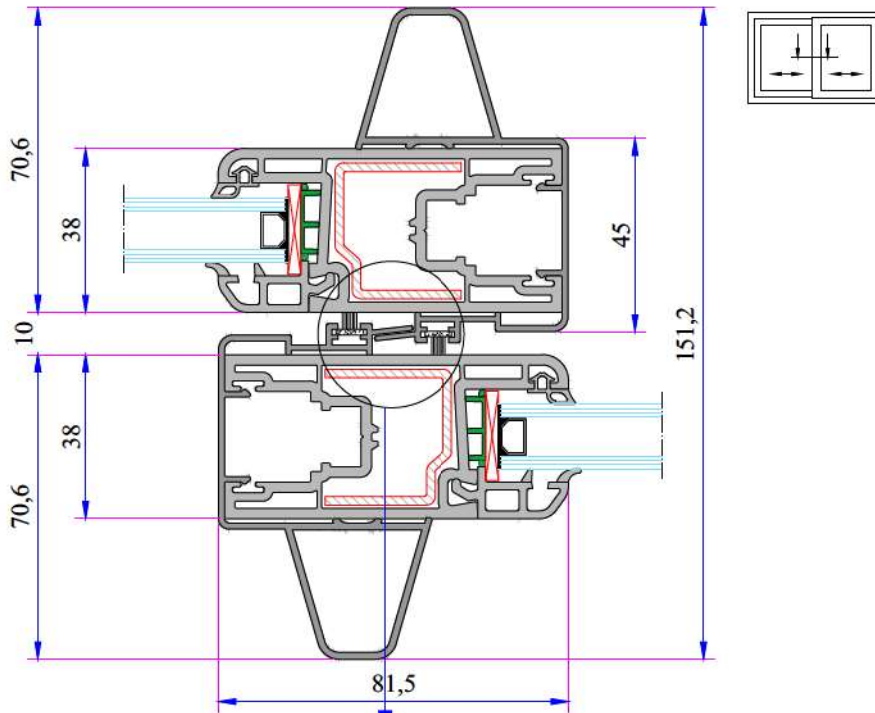

Sliding System Super Sash Alm. Back Cover Profile Installation

Sliding System Sash Alm. Back Cover Profile Installation

Sliding System Super Sash Lap Strip Profile Installation

Sliding System Sash Lap Strip Profile Installation

Sliding System Super Sash - Sash
Cover Grillage Profile Installation

Alm. Double Sash Adaptor Profile
Installation

FACTORY

Antalya Organize Sanayi Bölgesi 2.Kısım Mah. 21.Cadde No:3

07040 Döşemealtı / ANTALYA / TURKEY