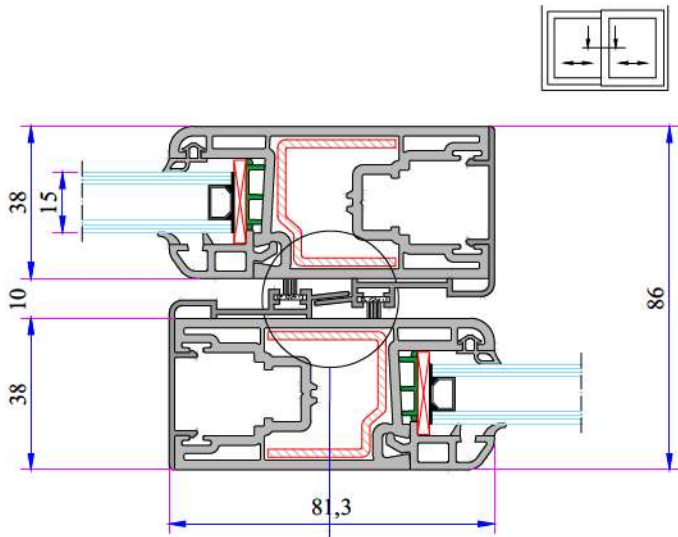

ECO RAIL SERIES PVC PROFILE SYSTEM

Rail Installation

Double Rail Frame with Sill - Sliding System Sash Profile Installation

Double Rail Frame With Fly-Screen & Sill - Sliding System Sash Installation

Double Rail Adaptor Profile Installation

**ECO RAIL SERIES
PVC PROFILE SYSTEM**

A-A

Double Railed Frame and Double Sash Installation

A-A

Mullion For Sash Installation

Sliding System Super Sash Back Cover Profile Installation

Sliding System Sash Back Cover Profile Installation

Sliding System Super Sash Alm. Back Cover Profile Installation

Sliding System Sash Alm. Back Cover Profile Installation

Sliding System Super Sash Lap Strip Profile Installation

Sliding System Sash Lap Strip Profile Installation