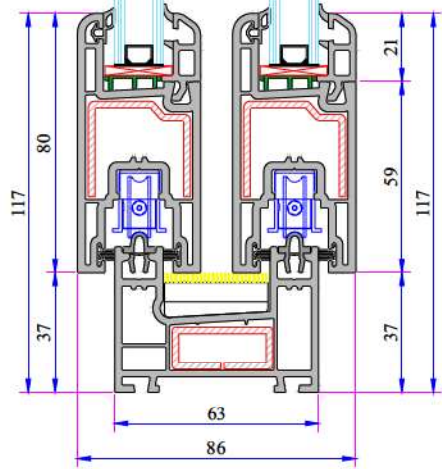

ECO RAIL SERIES PVC PROFILE SYSTEM

Rail Installation

Double Rail Frame with Sill - Sliding System Sash Profile Installation

Double Rail Frame With Fly-Screen & Sill - Sliding System Sash Installation

Double Rail Adaptor Profile Installation

**ECO RAIL SERIES
PVC PROFILE SYSTEM**

A-A

Double Railed Frame and Double Sash Installation

A-A

Mullion For Sash Installation

Sliding System Super Sash Back Cover Profile Installation

Sliding System Sash Back Cover Profile Installation