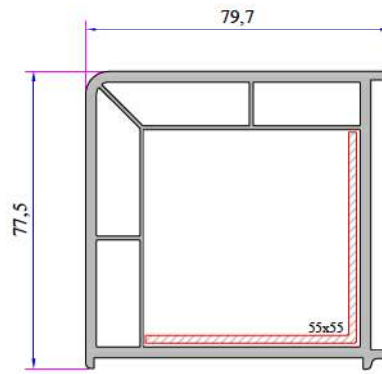

Double Glazing Bead 15 mm
P.A.532.4400.600.0.HC

Double Glazing Bead 17 mm
P.A.532.4500.600.0.HC

Universal Large Coupling Profile
P.A.058.5000.600.0.19

Universal Large Coupling
Cover Profile
P.A.900.5705.600

Sliding System Sash Profile
P.A.242.2305.600.0.00.03

Screen Mullion Profile
P.A.242.3200.600.0.00.03

Corner Profile (90°)
P.A.070.5100.600.0.00.19

Box Profile (70*100)
P.A.070.5202.600.0.00.19

PVC Super Sash Cover Profile
P.A.222.5700.600.0.00.19