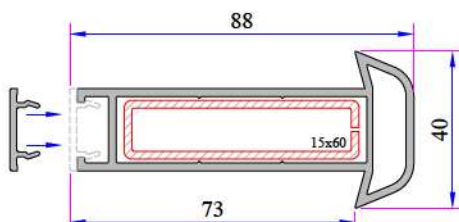

Super Sliding System
Sash Profile
P.A.222.2304.600.0.BC.03

Mullion Profile for
Sash Profile
P.A.222.3201.600.0.BC.03

Double Rail Adaptor Profile
P.A.232.5800.600.0.BC.19

Single Glazing Bead 4-6 mm
P.A.101.4102.600.0.HC

Double Glazing Bead 15 mm
P.A.532.4400.600.0.HC

Double Glazing Bead 17 mm
P.A.532.4500.600.0.HC

Universal Large Coupling Profile
P.A.058.5000.600.0.19

Universal Large Coupling
Cover Profile
P.A.900.5705.600