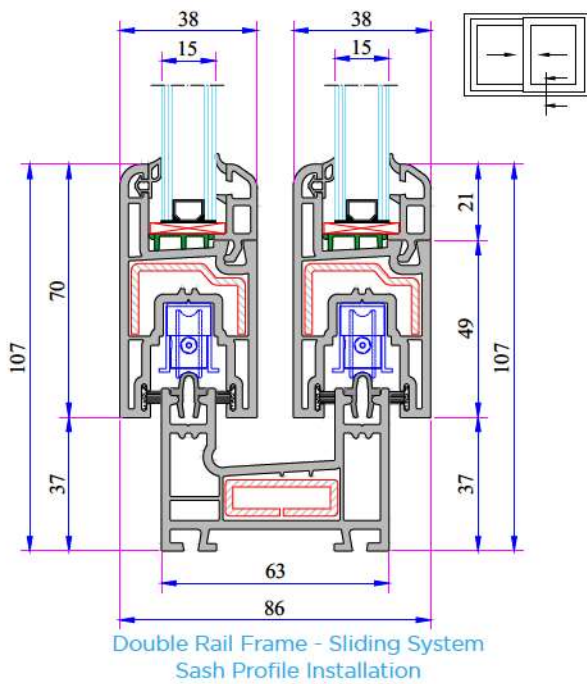

New Frame Profile (Double Rail)-
New Frame Profile (Triple Rail)
Profile Reinforcement
34022-12126

Sliding System Sash Profile
Reinforcement
34022-15026

Super Sliding System Sash Profile
Reinforcement
34022-15027

ECO RAIL SERIES PVC PROFILE SYSTEM

Rail Installation

Double Rail Frame with Sill - Sliding System Sash Profile Installation

Double Rail Frame With Fly-Screen & Sill - Sliding System Sash Installation

Double Rail Adaptor Profile Installation