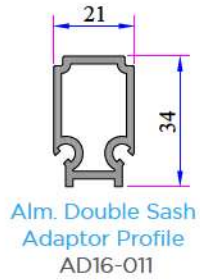

Super Sliding System
Sash Profile
P.A.222.2304.600.0.BC.03

Mullion Profile for
Sash Profile
P.A.222.3201.600.0.BC.03

Double Rail Adaptor Profile
P.A.232.5800.600.0.BC.19

Single Glazing Bead 4-6 mm
P.A.101.4102.600.0.HC

Double Glazing Bead 15 mm
P.A.532.4400.600.0.HC

Double Glazing Bead 17 mm
P.A.532.4500.600.0.HC

Universal Large Coupling Profile
P.A.058.5000.600.0.19

Universal Large Coupling
Cover Profile
P.A.900.5705.600

Sliding System Sash Profile
P.A.242.2305.600.0.00.03

Screen Mullion Profile
P.A.242.3200.600.0.00.03

Corner Profile (90°)
P.A.070.5100.600.0.00.19

Box Profile (70*100)
P.A.070.5202.600.0.00.19

PVC Super Sash Cover Profile
P.A.222.5700.600.0.00.19