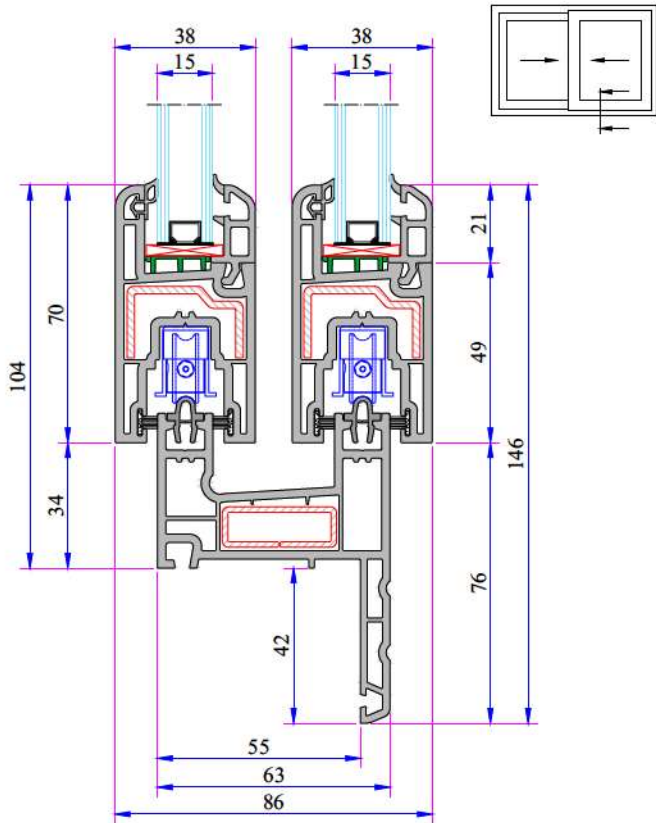

New Frame Profile (Double Rail)-
New Frame Profile (Triple Rail)
Profile Reinforcement
34022-12126

Sliding System Sash Profile
Reinforcement
34022-15026

Super Sliding System Sash Profile
Reinforcement
34022-15027

ECO RAIL SERIES PVC PROFILE SYSTEM

Rail Installation

Double Rail Frame with Sill - Sliding System Sash Profile Installation

Double Rail Frame With Fly-Screen & Sill - Sliding System Sash Installation

Double Rail Adaptor Profile Installation