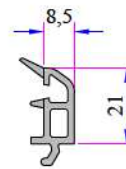

New Frame Profile (Triple Rail)
P.A.222.1112.600.0.00.03

Frame With Flat-Sill Profile
P.A.222.1107.600.0.00.03

Frame With Fly-Screen
???

Frame With Fly-Screen&Sill
P.A.222.1109.600.0.00.03

Sliding System Sash Profile
P.A.222.2300.600.0.BC.03

Super Sliding System
Sash Profile
P.A.222.2304.600.0.BC.03

Mullion Profile for
Sash Profile
P.A.222.3201.600.0.BC.03

Double Rail Adaptor Profile
P.A.232.5800.600.0.BC.19

Single Glazing Bead 4-6 mm
P.A.101.4102.600.0.HC

Double Glazing Bead 15 mm
P.A.532.4400.600.0.HC

Double Glazing Bead 17 mm
P.A.532.4500.600.0.HC

Universal Large Coupling Profile
P.A.058.5000.600.0.19

Universal Large Coupling
Cover Profile
P.A.900.5705.600