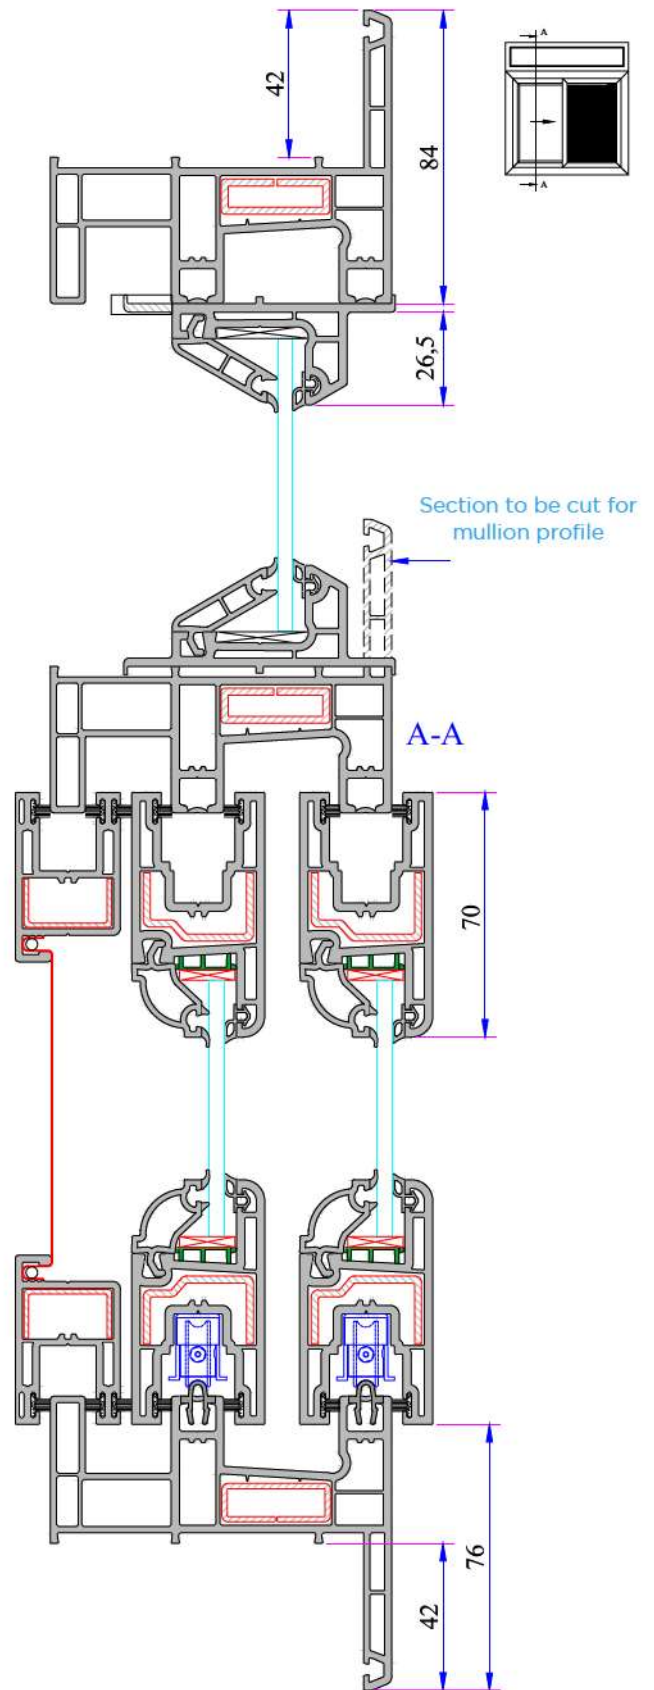

 **ADOWIN**[®]
ECO RAIL SERIE
PVC PROFILE SYSTEM

TECHNIC

ECO RAIL SERIES

Profile Width: 63 mm double rail frame, 111 mm triple rail frame and 38 mm sliding system sash profile.

Number of chambers: 3

Profile Class: B Class (TS EN 12608-1)

New Frame Profile (Triple Rail)
P.A.222.1112.600.0.00.03

Frame With Flat-Sill Profile
P.A.222.1107.600.0.00.03

Frame With Fly-Screen
???

Frame With Fly-Screen&Sill
P.A.222.1109.600.0.00.03

Sliding System Sash Profile
P.A.222.2300.600.0.BC.03

ECO RAIL SERIES PVC PROFILE SYSTEM

Rail Installation

Double Rail Frame with Sill - Sliding System Sash Profile Installation

Double Rail Frame With Fly-Screen & Sill - Sliding System Sash Installation

Double Rail Adaptor Profile Installation