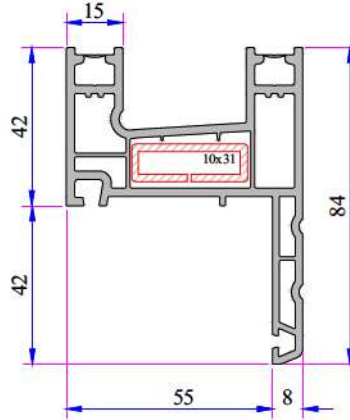

LAMINATED COLORS

ECO RAIL SERIES PVC PROFILE SYSTEM

Frame Profile (Double Rail)
P.A.222.1100.600.0.00.03

New Frame Profile (Double Rail)
P.A.222.1111.600.0.00.03

Frame Profile (Triple Rail)
P.A.222.1103.600.0.00.03

New Frame Profile (Triple Rail)
P.A.222.1112.600.0.00.03

Frame With Flat-Sill Profile
P.A.222.1107.600.0.00.03

Frame With Fly-Screen
???

Frame With Fly-Screen&Sill
P.A.222.1109.600.0.00.03

Sliding System Sash Profile
P.A.222.2300.600.0.BC.03