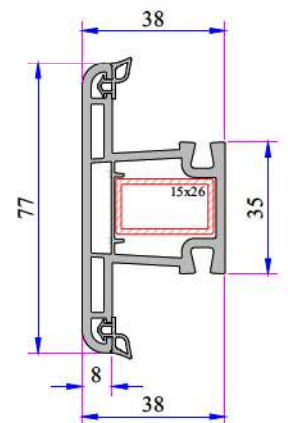

New Frame Profile (Triple Rail)
P.A.222.1112.600.0.00.03

Frame With Flat-Sill Profile
P.A.222.1107.600.0.00.03

Frame With Fly-Screen
???

Frame With Fly-Screen&Sill
P.A.222.1109.600.0.00.03

Sliding System Sash Profile
P.A.222.2300.600.0.BC.03

Super Sliding System
Sash Profile
P.A.222.2304.600.0.BC.03

Mullion Profile for
Sash Profile
P.A.222.3201.600.0.BC.03

Double Rail Adaptor Profile
P.A.232.5800.600.0.BC.19

Single Glazing Bead 4-6 mm
P.A.101.4102.600.0.HC

Double Glazing Bead 15 mm
P.A.532.4400.600.0.HC

Double Glazing Bead 17 mm
P.A.532.4500.600.0.HC

Universal Large Coupling Profile
P.A.058.5000.600.0.19

Universal Large Coupling
Cover Profile
P.A.900.5705.600