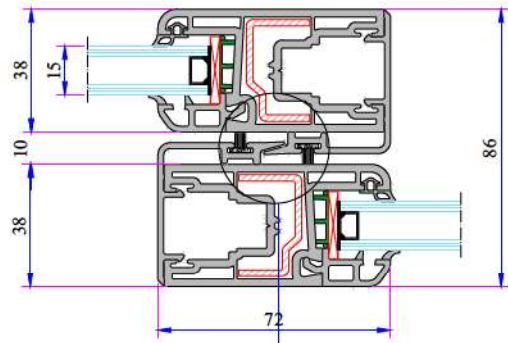

ECO RAIL SERIES PVC PROFILE SYSTEM

Rail Installation

Double Rail Frame with Sill - Sliding System Sash Profile Installation

Double Rail Frame With Fly-Screen & Sill - Sliding System Sash Installation

Double Rail Adaptor Profile Installation

**ECO RAIL SERIES
PVC PROFILE SYSTEM**

A-A

Double Railed Frame and Double Sash Installation

A-A

Mullion For Sash Installation

Sliding System Super Sash Back Cover Profile Installation

Sliding System Sash Back Cover Profile Installation

Sliding System Super Sash Alm. Back Cover Profile Installation

Sliding System Sash Alm. Back Cover Profile Installation

Sliding System Super Sash Lap Strip Profile Installation

Sliding System Sash Lap Strip Profile Installation