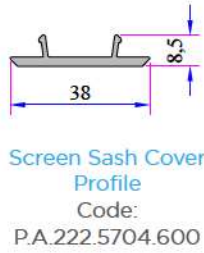

Double Glazing Bead 15 mm
P.A.532.4400.600.0.HC

Double Glazing Bead 17 mm
P.A.532.4500.600.0.HC

Universal Large Coupling Profile
P.A.058.5000.600.0.19

Universal Large Coupling
Cover Profile
P.A.900.5705.600