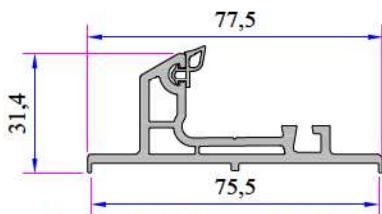

New Frame Profile (Triple Rail)
P.A.222.1112.600.0.00.03

Frame With Flat-Sill Profile
P.A.222.1107.600.0.00.03

Frame With Fly-Screen
???

Frame With Fly-Screen&Sill
P.A.222.1109.600.0.00.03

Sliding System Sash Profile
P.A.222.2300.600.0.BC.03

Super Sliding System
Sash Profile
P.A.222.2304.600.0.BC.03

Mullion Profile for
Sash Profile
P.A.222.3201.600.0.BC.03

Double Rail Adaptor Profile
P.A.232.5800.600.0.BC.19

Single Glazing Bead 4-6 mm
P.A.101.4102.600.0.HC

Double Glazing Bead 15 mm
P.A.532.4400.600.0.HC

Double Glazing Bead 17 mm
P.A.532.4500.600.0.HC

Universal Large Coupling Profile
P.A.058.5000.600.0.19

Universal Large Coupling
Cover Profile
P.A.900.5705.600