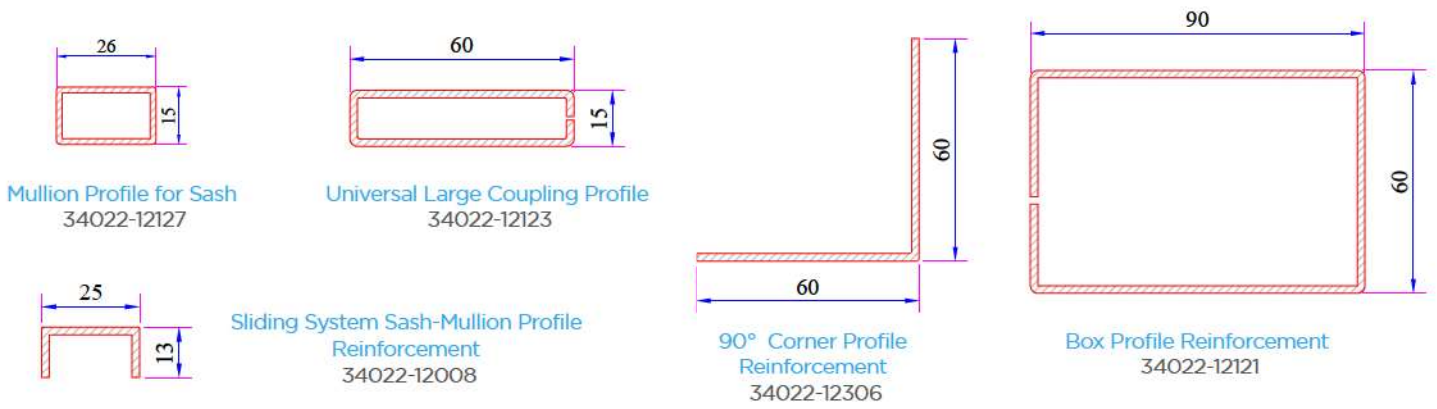

ECO RAIL SERIES PVC PROFILE SYSTEM