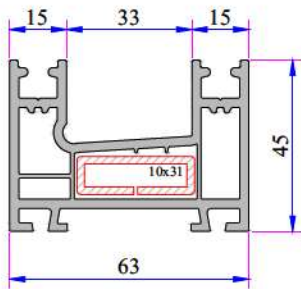

ECO RAIL SERIES PVC PROFILE SYSTEM

Frame Profile (Double Rail)
P.A.222.1100.600.0.00.03