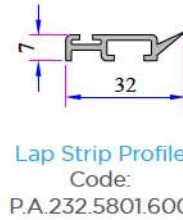

Double Glazing Bead 15 mm
P.A.532.4400.600.0.HC

Double Glazing Bead 17 mm
P.A.532.4500.600.0.HC

Universal Large Coupling Profile
P.A.058.5000.600.0.19

Universal Large Coupling
Cover Profile
P.A.900.5705.600