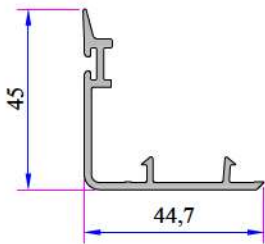

PVC Super Sash Cover Profile
P.A.222.5700.600.0.00.19