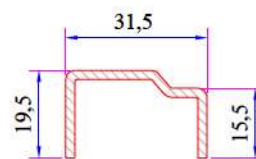

Sealing Bit Double Rail
34009-27010

Rail Re-Inforcement Profiles

Sliding System Sash Profile
Reinforcement
34022-15026