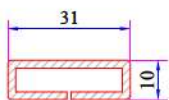

Rail Re-Inforcement Profiles

Triple Rail Frame - Frame With
Flat-Sill Profile - Frame With Fly-
Screen&Sill Profile Reinforcement
34022-12107