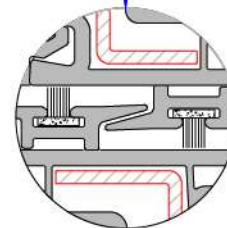

ECO RAIL SERIES PVC PROFILE SYSTEM

Rail Installation

Double Rail Frame with Sill - Sliding System Sash Profile Installation

Double Rail Frame With Fly-Screen & Sill - Sliding System Sash Installation

Double Rail Adaptor Profile Installation

**ECO RAIL SERIES
PVC PROFILE SYSTEM**

A-A

Double Railed Frame and Double Sash Installation

A-A

Mullion For Sash Installation

Sliding System Super Sash Back Cover Profile Installation

Sliding System Sash Back Cover Profile Installation

Sliding System Super Sash Alm. Back Cover Profile Installation

Sliding System Sash Alm. Back Cover Profile Installation

Sliding System Super Sash Lap Strip Profile Installation

Sliding System Sash Lap Strip Profile Installation