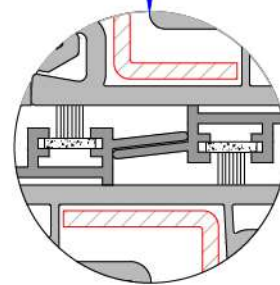

ECO RAIL SERIES PVC PROFILE SYSTEM

Rail Installation

Double Rail Frame with Sill - Sliding System Sash Profile Installation

Double Rail Frame With Fly-Screen & Sill - Sliding System Sash Installation

Double Rail Adaptor Profile Installation

**ECO RAIL SERIES
PVC PROFILE SYSTEM**

A-A

Double Railed Frame and Double Sash Installation

A-A

Mullion For Sash Installation

Sliding System Super Sash Back Cover Profile Installation

Sliding System Sash Back Cover Profile Installation

Sliding System Super Sash Alm. Back Cover Profile Installation

Sliding System Sash Alm. Back Cover Profile Installation

Sliding System Super Sash Lap Strip Profile Installation

Sliding System Sash Lap Strip Profile Installation