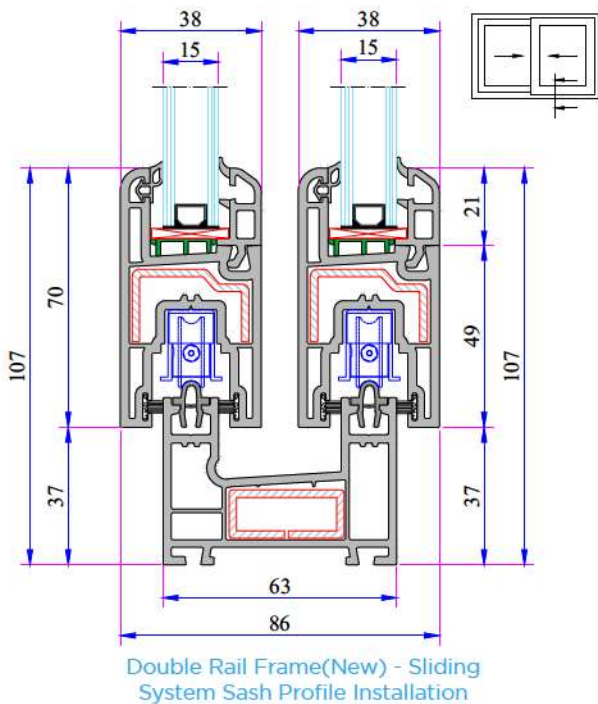

New Frame Profile (Double Rail)-
New Frame Profile (Triple Rail)
Profile Reinforcement
34022-12126

Sliding System Sash Profile
Reinforcement
34022-15026

Super Sliding System Sash Profile
Reinforcement
34022-15027

ECO RAIL SERIES PVC PROFILE SYSTEM

Rail Installation

Double Rail Frame with Sill - Sliding System Sash Profile Installation

Double Rail Frame With Fly-Screen & Sill - Sliding System Sash Installation

Double Rail Adaptor Profile Installation