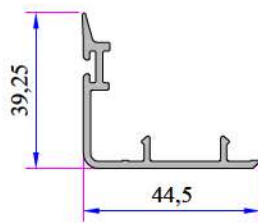

Double Glazing Bead 15 mm
P.A.532.4400.600.0.HC

Double Glazing Bead 17 mm
P.A.532.4500.600.0.HC

Universal Large Coupling Profile
P.A.058.5000.600.0.19

Universal Large Coupling
Cover Profile
P.A.900.5705.600

Sliding System Sash Profile
P.A.242.2305.600.0.00.03

Screen Mullion Profile
P.A.242.3200.600.0.00.03

Corner Profile (90°)
P.A.070.5100.600.0.00.19

Box Profile (70*100)
P.A.070.5202.600.0.00.19

PVC Super Sash Cover Profile
P.A.222.5700.600.0.00.19