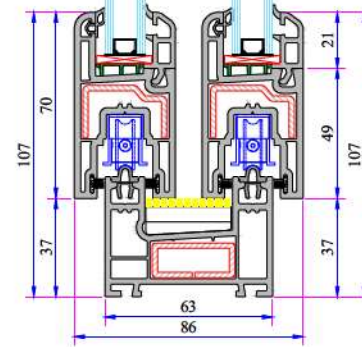

ECO RAIL SERIES PVC PROFILE SYSTEM

Rail Installation

Double Rail Frame with Sill - Sliding System Sash Profile Installation

Double Rail Frame With Fly-Screen & Sill - Sliding System Sash Installation

Double Rail Adaptor Profile Installation

**ECO RAIL SERIES
PVC PROFILE SYSTEM**

A-A

Double Railed Frame and Double Sash Installation

A-A

Mullion For Sash Installation

Sliding System Super Sash Back Cover Profile Installation

Sliding System Sash Back Cover Profile Installation

Sliding System Super Sash Alm. Back Cover Profile Installation

Sliding System Sash Alm. Back Cover Profile Installation

Sliding System Super Sash Lap Strip Profile Installation

Sliding System Sash Lap Strip Profile Installation