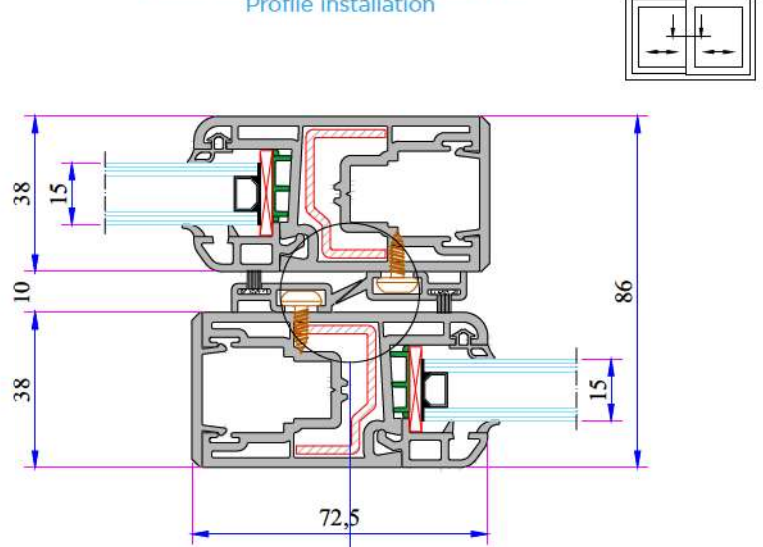

ECO RAIL SERIES PVC PROFILE SYSTEM

Rail Installation

Double Rail Frame with Sill - Sliding System Sash Profile Installation

Double Rail Frame With Fly-Screen & Sill - Sliding System Sash Installation

Double Rail Adaptor Profile Installation

**ECO RAIL SERIES
PVC PROFILE SYSTEM**

A-A

Double Railed Frame and Double Sash Installation

A-A

Mullion For Sash Installation

Sliding System Super Sash Back Cover Profile Installation

Sliding System Sash Back Cover Profile Installation

Sliding System Super Sash Alm. Back Cover Profile Installation

Sliding System Sash Alm. Back Cover Profile Installation

Sliding System Super Sash Lap Strip Profile Installation

Sliding System Sash Lap Strip Profile Installation