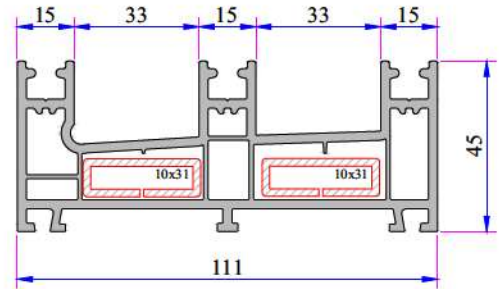

LAMINATED COLORS

ECO RAIL SERIES PVC PROFILE SYSTEM

Frame Profile (Double Rail)
P.A.222.1100.600.0.00.03

New Frame Profile (Double Rail)
P.A.222.1111.600.0.00.03

Frame Profile (Triple Rail)
P.A.222.1103.600.0.00.03

New Frame Profile (Triple Rail)
P.A.222.1112.600.0.00.03

Frame With Flat-Sill Profile
P.A.222.1107.600.0.00.03

Frame With Fly-Screen
???

Frame With Fly-Screen&Sill
P.A.222.1109.600.0.00.03

Sliding System Sash Profile
P.A.222.2300.600.0.BC.03