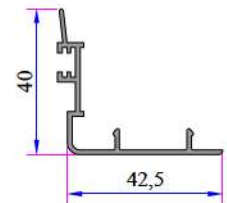

Double Glazing Bead 15 mm
P.A.532.4400.600.0.HC

Double Glazing Bead 17 mm
P.A.532.4500.600.0.HC

Universal Large Coupling Profile
P.A.058.5000.600.0.19

Universal Large Coupling
Cover Profile
P.A.900.5705.600

Sliding System Sash Profile
P.A.242.2305.600.0.00.03

Screen Mullion Profile
P.A.242.3200.600.0.00.03

Corner Profile (90°)
P.A.070.5100.600.0.00.19

Box Profile (70*100)
P.A.070.5202.600.0.00.19

PVC Super Sash Cover Profile
P.A.222.5700.600.0.00.19