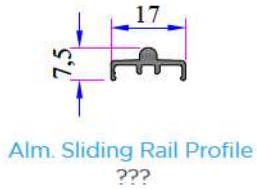

Double Glazing Bead 15 mm
P.A.532.4400.600.0.HC

Double Glazing Bead 17 mm
P.A.532.4500.600.0.HC

Universal Large Coupling Profile
P.A.058.5000.600.0.19

Universal Large Coupling
Cover Profile
P.A.900.5705.600