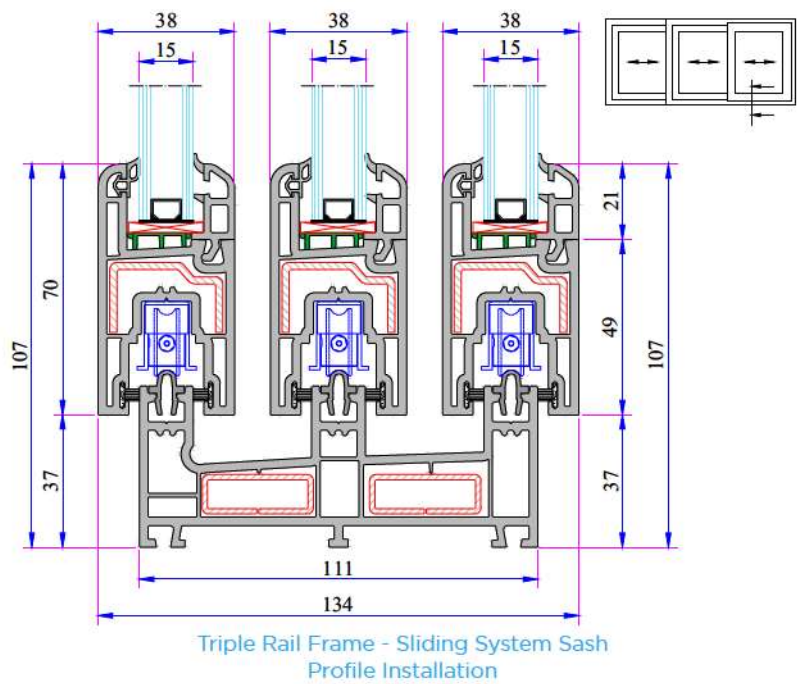

New Frame Profile (Double Rail)-
New Frame Profile (Triple Rail)
Profile Reinforcement
34022-12126

Sliding System Sash Profile
Reinforcement
34022-15026

Super Sliding System Sash Profile
Reinforcement
34022-15027

ECO RAIL SERIES PVC PROFILE SYSTEM

Rail Installation

Double Rail Frame with Sill - Sliding System Sash Profile Installation

Double Rail Frame With Fly-Screen & Sill - Sliding System Sash Installation

Double Rail Adaptor Profile Installation