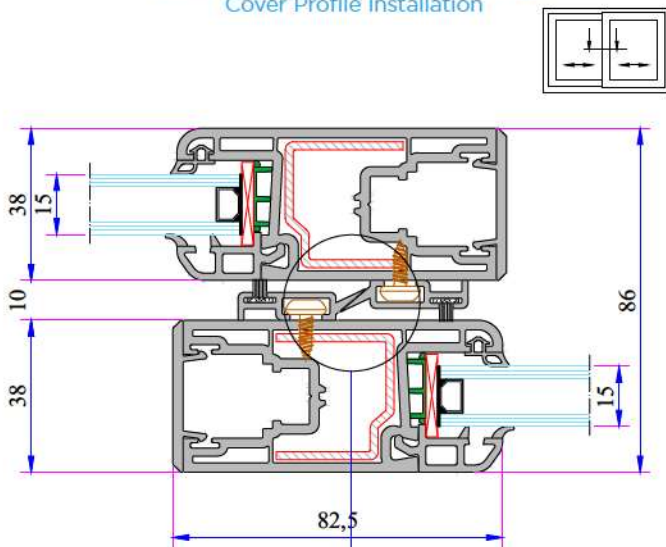

ECO RAIL SERIES PVC PROFILE SYSTEM

Rail Installation

Double Rail Frame with Sill - Sliding System Sash Profile Installation

Double Rail Frame With Fly-Screen & Sill - Sliding System Sash Installation

Double Rail Adaptor Profile Installation

**ECO RAIL SERIES
PVC PROFILE SYSTEM**

A-A

Double Railed Frame and Double Sash Installation

A-A

Mullion For Sash Installation

Sliding System Super Sash Back Cover Profile Installation

Sliding System Sash Back Cover Profile Installation

Sliding System Super Sash Alm. Back Cover Profile Installation

Sliding System Sash Alm. Back Cover Profile Installation

Sliding System Super Sash Lap Strip Profile Installation

Sliding System Sash Lap Strip Profile Installation