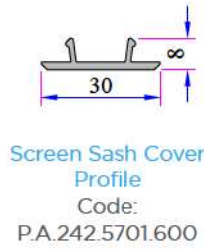

Double Glazing Bead 15 mm
P.A.532.4400.600.0.HC

Double Glazing Bead 17 mm
P.A.532.4500.600.0.HC

Universal Large Coupling Profile
P.A.058.5000.600.0.19

Universal Large Coupling
Cover Profile
P.A.900.5705.600