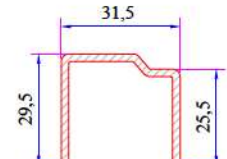

Upper Bedding Piece for
Sliding Rail
34009-37010

Rail Re-Inforcement Profiles

Super Sliding System Sash Profile
Reinforcement
34022-15027