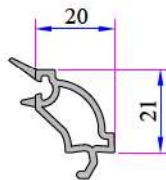

New Frame Profile (Triple Rail)
P.A.222.1112.600.0.00.03

Frame With Flat-Sill Profile
P.A.222.1107.600.0.00.03

Frame With Fly-Screen
???

Frame With Fly-Screen&Sill
P.A.222.1109.600.0.00.03

Sliding System Sash Profile
P.A.222.2300.600.0.BC.03

Super Sliding System
Sash Profile
P.A.222.2304.600.0.BC.03

Mullion Profile for
Sash Profile
P.A.222.3201.600.0.BC.03

Double Rail Adaptor Profile
P.A.232.5800.600.0.BC.19

Single Glazing Bead 4-6 mm
P.A.101.4102.600.0.HC