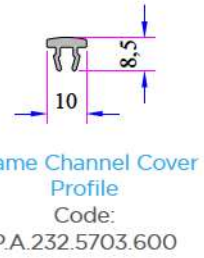

Double Glazing Bead 15 mm
P.A.532.4400.600.0.HC

Double Glazing Bead 17 mm
P.A.532.4500.600.0.HC

Universal Large Coupling Profile
P.A.058.5000.600.0.19

Universal Large Coupling
Cover Profile
P.A.900.5705.600