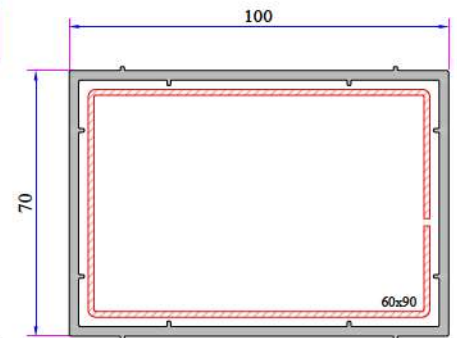

Double Glazing Bead 15 mm
P.A.532.4400.600.0.HC

Double Glazing Bead 17 mm
P.A.532.4500.600.0.HC

Universal Large Coupling Profile
P.A.058.5000.600.0.19

Universal Large Coupling
Cover Profile
P.A.900.5705.600