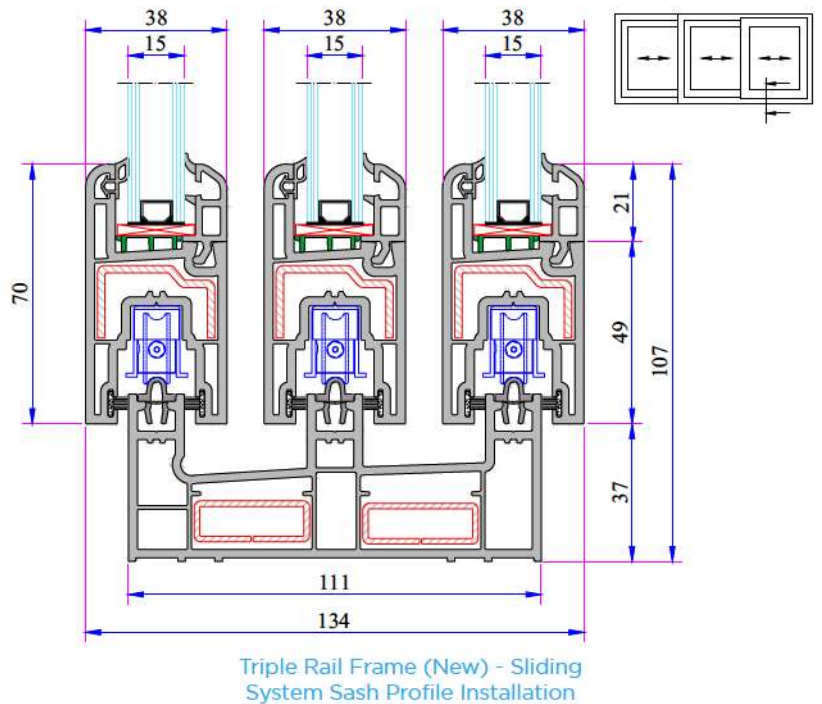

New Frame Profile (Double Rail)-
New Frame Profile (Triple Rail)
Profile Reinforcement
34022-12126

Sliding System Sash Profile
Reinforcement
34022-15026

Super Sliding System Sash Profile
Reinforcement
34022-15027

ECO RAIL SERIES PVC PROFILE SYSTEM

Rail Installation

Double Rail Frame with Sill - Sliding System Sash Profile Installation

Double Rail Frame With Fly-Screen & Sill - Sliding System Sash Installation

Double Rail Adaptor Profile Installation