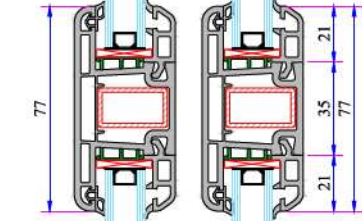

ECO RAIL SERIES PVC PROFILE SYSTEM

Rail Installation

Double Rail Frame with Sill - Sliding System Sash Profile Installation

Double Rail Frame With Fly-Screen & Sill - Sliding System Sash Installation

Double Rail Adaptor Profile Installation

**ECO RAIL SERIES
PVC PROFILE SYSTEM**

A-A

Double Railed Frame and Double Sash Installation

A-A

Mullion For Sash Installation

Sliding System Super Sash Back Cover Profile Installation

Sliding System Sash Back Cover Profile Installation

Sliding System Super Sash Alm. Back Cover Profile Installation

Sliding System Sash Alm. Back Cover Profile Installation

Sliding System Super Sash Lap Strip Profile Installation

Sliding System Sash Lap Strip Profile Installation