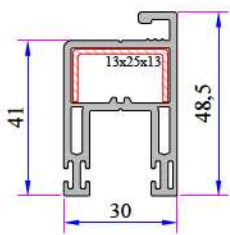

Double Glazing Bead 15 mm
P.A.532.4400.600.0.HC

Double Glazing Bead 17 mm
P.A.532.4500.600.0.HC

Universal Large Coupling Profile
P.A.058.5000.600.0.19

Universal Large Coupling
Cover Profile
P.A.900.5705.600

Sliding System Sash Profile
P.A.242.2305.600.0.00.03

Screen Mullion Profile
P.A.242.3200.600.0.00.03

Corner Profile (90°)
P.A.070.5100.600.0.00.19

Box Profile (70*100)
P.A.070.5202.600.0.00.19

PVC Super Sash Cover Profile
P.A.222.5700.600.0.00.19