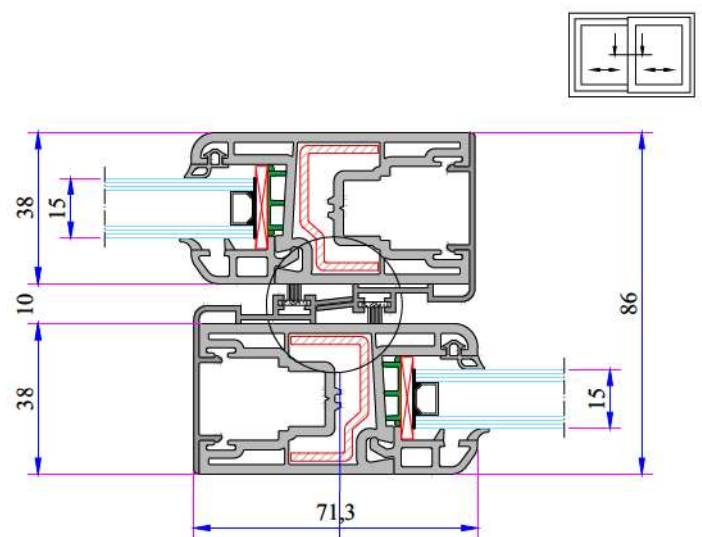

ECO RAIL SERIES PVC PROFILE SYSTEM

Rail Installation

Double Rail Frame with Sill - Sliding System Sash Profile Installation

Double Rail Frame With Fly-Screen & Sill - Sliding System Sash Installation

Double Rail Adaptor Profile Installation

**ECO RAIL SERIES
PVC PROFILE SYSTEM**

A-A

Double Railed Frame and Double Sash Installation

A-A

Mullion For Sash Installation

Sliding System Super Sash Back Cover Profile Installation

Sliding System Sash Back Cover Profile Installation

Sliding System Super Sash Alm. Back Cover Profile Installation

Sliding System Sash Alm. Back Cover Profile Installation

Sliding System Super Sash Lap Strip Profile Installation

Sliding System Sash Lap Strip Profile Installation