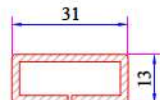

Rail Re-Inforcement Profiles

New Frame Profile (Double Rail)-
New Frame Profile (Triple Rail)
Profile Reinforcement
34022-12126