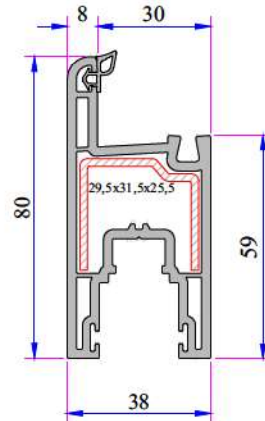

New Frame Profile (Triple Rail)
P.A.222.1112.600.0.00.03

Frame With Flat-Sill Profile
P.A.222.1107.600.0.00.03

Frame With Fly-Screen
???

Frame With Fly-Screen&Sill
P.A.222.1109.600.0.00.03

Sliding System Sash Profile
P.A.222.2300.600.0.BC.03

Super Sliding System
Sash Profile
P.A.222.2304.600.0.BC.03

Mullion Profile for
Sash Profile
P.A.222.3201.600.0.BC.03

Double Rail Adaptor Profile
P.A.232.5800.600.0.BC.19

Single Glazing Bead 4-6 mm
P.A.101.4102.600.0.HC

Double Glazing Bead 15 mm
P.A.532.4400.600.0.HC

Double Glazing Bead 17 mm
P.A.532.4500.600.0.HC

Universal Large Coupling Profile
P.A.058.5000.600.0.19

Universal Large Coupling
Cover Profile
P.A.900.5705.600