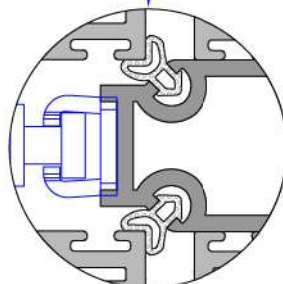

Sliding System Super Sash Alm. Back Cover Profile Installation

Sliding System Sash Alm. Back Cover Profile Installation

Sliding System Super Sash Lap Strip Profile Installation

Sliding System Sash Lap Strip Profile Installation

Sliding System Super Sash - Sash
Cover Grillage Profile Installation

Alm. Double Sash Adaptor Profile
Installation

FACTORY

Antalya Organize Sanayi Bölgesi 2.Kısım Mah. 21.Cadde No:3

07040 Döşemealtı / ANTALYA / TURKEY