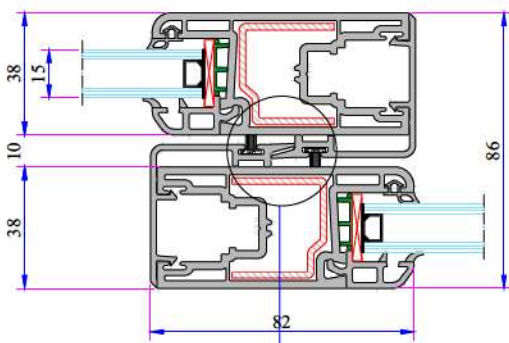

ECO RAIL SERIES PVC PROFILE SYSTEM

Rail Installation

Double Rail Frame with Sill - Sliding System Sash Profile Installation

Double Rail Frame With Fly-Screen & Sill - Sliding System Sash Installation

Double Rail Adaptor Profile Installation

**ECO RAIL SERIES
PVC PROFILE SYSTEM**

A-A

Double Railed Frame and Double Sash Installation

A-A

Mullion For Sash Installation

Sliding System Super Sash Back Cover Profile Installation

Sliding System Sash Back Cover Profile Installation

Sliding System Super Sash Alm. Back Cover Profile Installation

Sliding System Sash Alm. Back Cover Profile Installation

Sliding System Super Sash Lap Strip Profile Installation

Sliding System Sash Lap Strip Profile Installation