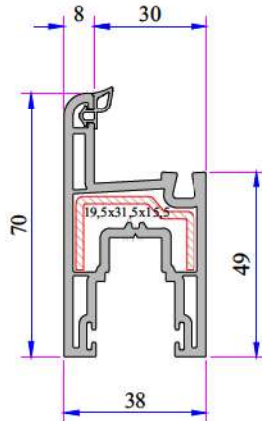

New Frame Profile (Triple Rail)
P.A.222.1112.600.0.00.03

Frame With Flat-Sill Profile
P.A.222.1107.600.0.00.03

Frame With Fly-Screen
???

Frame With Fly-Screen&Sill
P.A.222.1109.600.0.00.03

Sliding System Sash Profile
P.A.222.2300.600.0.BC.03

Super Sliding System
Sash Profile
P.A.222.2304.600.0.BC.03

Mullion Profile for
Sash Profile
P.A.222.3201.600.0.BC.03

Double Rail Adaptor Profile
P.A.232.5800.600.0.BC.19

Single Glazing Bead 4-6 mm
P.A.101.4102.600.0.HC

Double Glazing Bead 15 mm
P.A.532.4400.600.0.HC

Double Glazing Bead 17 mm
P.A.532.4500.600.0.HC

Universal Large Coupling Profile
P.A.058.5000.600.0.19

Universal Large Coupling
Cover Profile
P.A.900.5705.600