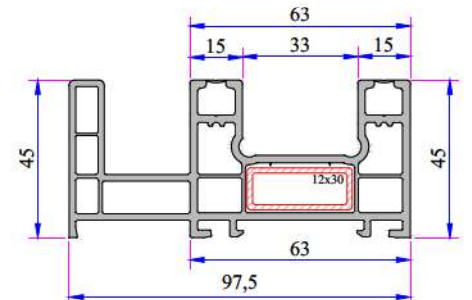

- 63 mm double rail, 111 mm triple rail, 38 mm sliding sash profile.
- Perfect thermal, sound and water isolation because of the 3 chambers system.
- Application of single glaze 4-6 mm and installation glass 15, 17 mm by grey sealed glazing beads in different thickness.
- Application with roller shutter and without roller shutter.
- Wooden designed laminated applications.

LAMINATED COLORS

ECO RAIL SERIES PVC PROFILE SYSTEM

Frame Profile (Double Rail)
P.A.222.1100.600.0.00.03

New Frame Profile (Double Rail)
P.A.222.1111.600.0.00.03

Frame Profile (Triple Rail)
P.A.222.1103.600.0.00.03

New Frame Profile (Triple Rail)
P.A.222.1112.600.0.00.03

Frame With Flat-Sill Profile
P.A.222.1107.600.0.00.03

Frame With Fly-Screen
???

Frame With Fly-Screen&Sill
P.A.222.1109.600.0.00.03

Sliding System Sash Profile
P.A.222.2300.600.0.BC.03