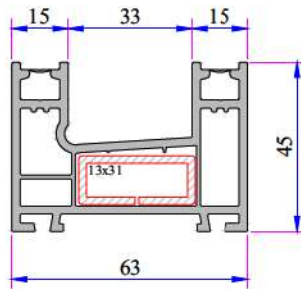

New Frame Profile (Double Rail)
P.A.222.1111.600.0.00.03