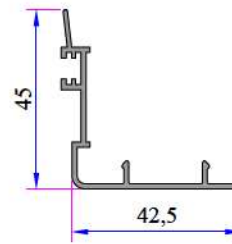

Alm. Sash Cover Profile
AD16-032