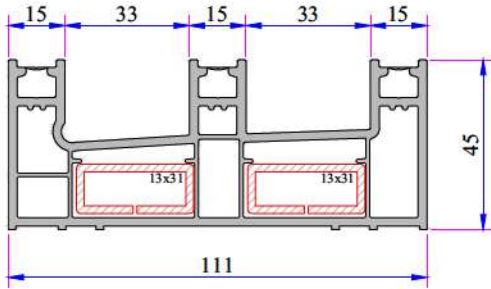

LAMINATED COLORS

ECO RAIL SERIES PVC PROFILE SYSTEM

Frame Profile (Double Rail)
P.A.222.1100.600.0.00.03

New Frame Profile (Double Rail)
P.A.222.1111.600.0.00.03

Frame Profile (Triple Rail)
P.A.222.1103.600.0.00.03

New Frame Profile (Triple Rail)
P.A.222.1112.600.0.00.03

Frame With Flat-Sill Profile
P.A.222.1107.600.0.00.03

Frame With Fly-Screen
???

Frame With Fly-Screen&Sill
P.A.222.1109.600.0.00.03

Sliding System Sash Profile
P.A.222.2300.600.0.BC.03