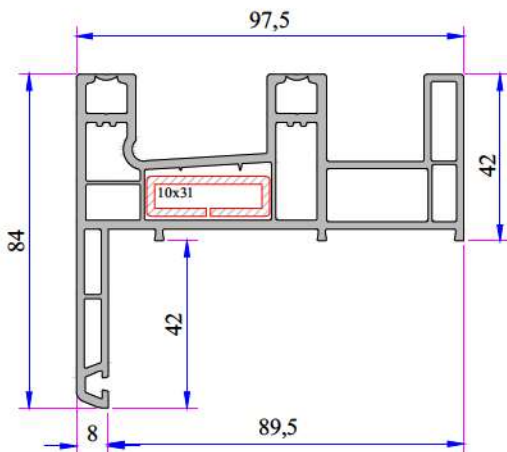

 **ADOWIN**[®]
ECO RAIL SERIE
PVC PROFILE SYSTEM

TECHNIC

ECO RAIL SERIES

Profile Width: 63 mm double rail frame, 111 mm triple rail frame and 38 mm sliding system sash profile.

Number of chambers: 3

Profile Class: B Class (TS EN 12608-1)

- 63 mm double rail, 111 mm triple rail, 38 mm sliding sash profile.
- Perfect thermal, sound and water isolation because of the 3 chambers system.
- Application of single glaze 4-6 mm and installation glass 15, 17 mm by grey sealed glazing beads in different thickness.
- Application with roller shutter and without roller shutter.
- Wooden designed laminated applications.

LAMINATED COLORS

ECO RAIL SERIES PVC PROFILE SYSTEM

Frame Profile (Double Rail)
P.A.222.1100.600.0.00.03

New Frame Profile (Double Rail)
P.A.222.1111.600.0.00.03

Frame Profile (Triple Rail)
P.A.222.1103.600.0.00.03

New Frame Profile (Triple Rail)
P.A.222.1112.600.0.00.03

Frame With Flat-Sill Profile
P.A.222.1107.600.0.00.03

Frame With Fly-Screen
???

Frame With Fly-Screen&Sill
P.A.222.1109.600.0.00.03

Sliding System Sash Profile
P.A.222.2300.600.0.BC.03