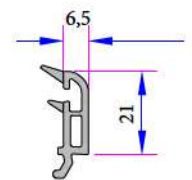

New Frame Profile (Triple Rail)
P.A.222.1112.600.0.00.03

Frame With Flat-Sill Profile
P.A.222.1107.600.0.00.03

Frame With Fly-Screen
???

Frame With Fly-Screen&Sill
P.A.222.1109.600.0.00.03

Sliding System Sash Profile
P.A.222.2300.600.0.BC.03

Super Sliding System
Sash Profile
P.A.222.2304.600.0.BC.03

Mullion Profile for
Sash Profile
P.A.222.3201.600.0.BC.03

Double Rail Adaptor Profile
P.A.232.5800.600.0.BC.19

Single Glazing Bead 4-6 mm
P.A.101.4102.600.0.HC

Double Glazing Bead 15 mm
P.A.532.4400.600.0.HC

Double Glazing Bead 17 mm
P.A.532.4500.600.0.HC

Universal Large Coupling Profile
P.A.058.5000.600.0.19

Universal Large Coupling
Cover Profile
P.A.900.5705.600