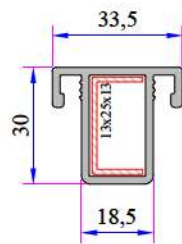

Double Glazing Bead 15 mm
P.A.532.4400.600.0.HC

Double Glazing Bead 17 mm
P.A.532.4500.600.0.HC

Universal Large Coupling Profile
P.A.058.5000.600.0.19

Universal Large Coupling
Cover Profile
P.A.900.5705.600