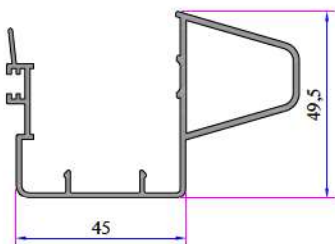

Double Glazing Bead 15 mm
P.A.532.4400.600.0.HC

Double Glazing Bead 17 mm
P.A.532.4500.600.0.HC

Universal Large Coupling Profile
P.A.058.5000.600.0.19

Universal Large Coupling
Cover Profile
P.A.900.5705.600

Sliding System Sash Profile
P.A.242.2305.600.0.00.03

Screen Mullion Profile
P.A.242.3200.600.0.00.03

Corner Profile (90°)
P.A.070.5100.600.0.00.19

Box Profile (70*100)
P.A.070.5202.600.0.00.19

PVC Super Sash Cover Profile
P.A.222.5700.600.0.00.19

PVC Sash Cover Profile
P.A.222.5708.600.0.00.19

Alm. Sash Cover Profile
AD16-032

Alm. Super Sash Cover Profile
AD16-031

Alm. Sash Cover Grillage Profile
(In Process)

Sliding Roller Brass
34009-18030

Sealing Bit Double Rail
34009-27010